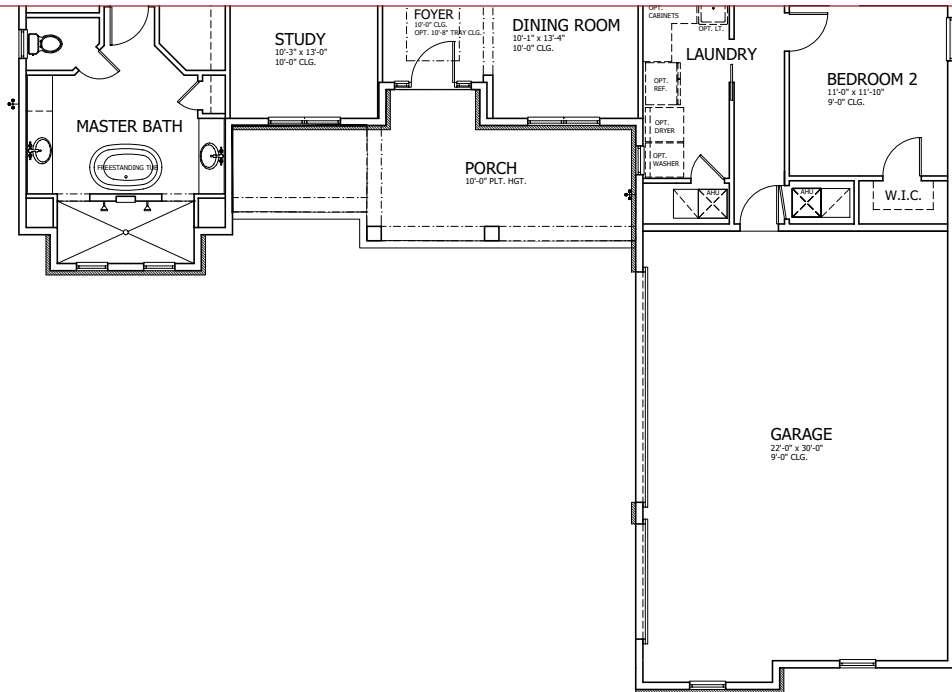

BENJAMIN

◆ **MASTERCRAFT.** ◆
BUILDER GROUP

COASTAL

BUNGALOW

FARMHOUSE

BENJAMIN COASTAL

4 BEDROOMS

3 BATHROOMS

3 CAR GARAGE

2,898 SQUARE FEET

OTHER ELEVATIONS

BUNGALOW

FARMHOUSE

In the interest of continuous product improvements and to meet changing market conditions, MasterCraft Builder Group reserves the right to modify floor plans, exterior elevations, specifications, features, prices and product types without prior notice or obligation. Some features may vary from plan to plan. All plans, elevation renderings, and artist's conceptions are not necessarily to scale. All square footages are approximate. Window size, type and location may vary with each elevation.