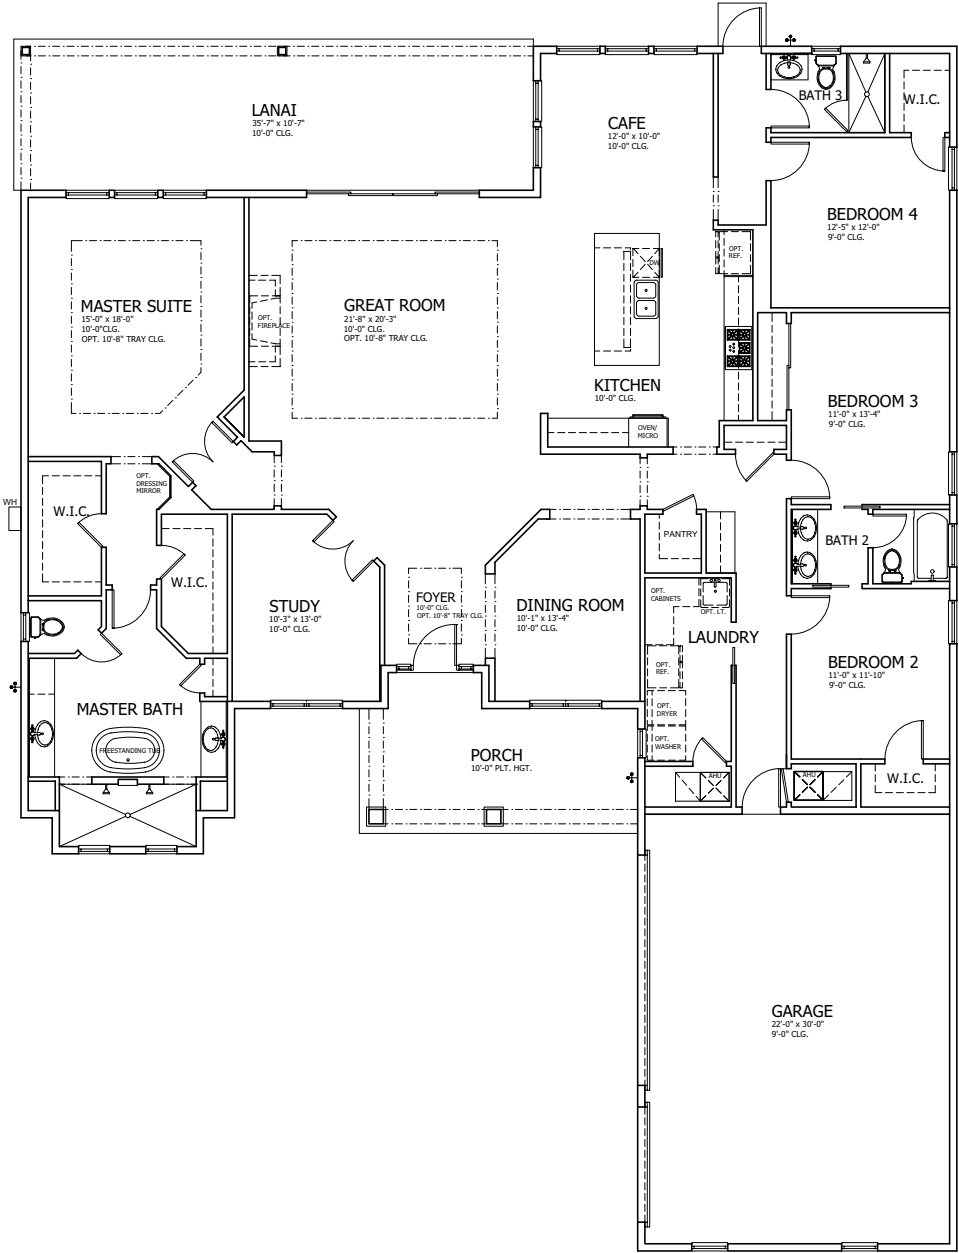

BENJAMIN

◆ **MASTERCRAFT.** ◆
BUILDER GROUP

COASTAL

BUNGALOW

FARMHOUSE

BENJAMIN COASTAL

4 BEDROOMS

3 BATHROOMS

3 CAR GARAGE

2,898 SQUARE FEET

OTHER ELEVATIONS

BUNGALOW

FARMHOUSE

In the interest of continuous product improvements and to meet changing market conditions, MasterCraft Builder Group reserves the right to modify floor plans, exterior elevations, specifications, features, prices and product types without prior notice or obligation. Some features may vary from plan to plan. All plans, elevation renderings, and artist's conceptions are not necessarily to scale. All square footages are approximate. Window size, type and location may vary with each elevation.