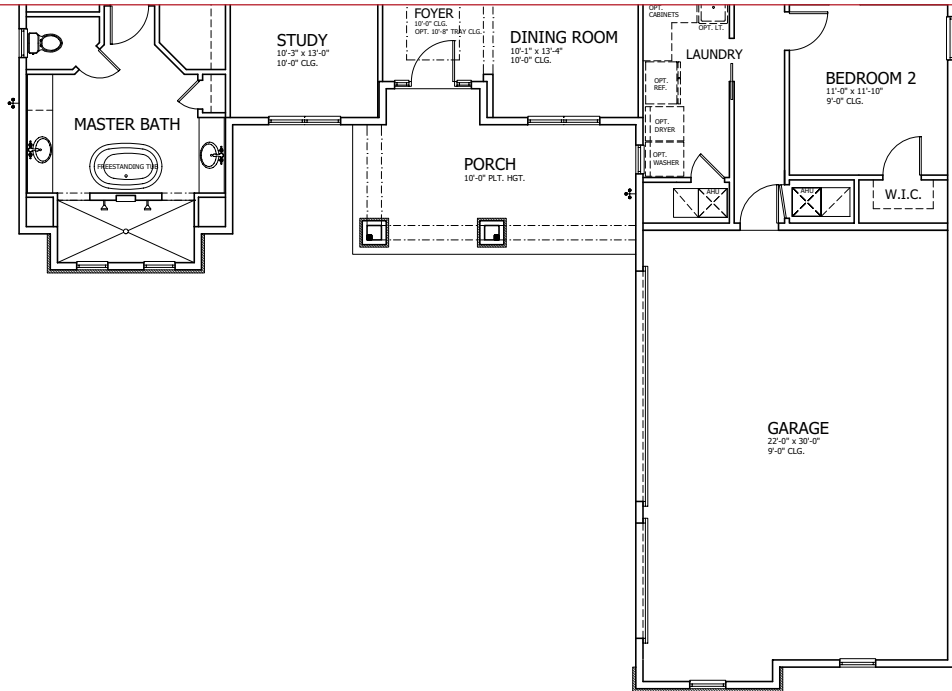

BENJAMIN

◆ **MASTERCRAFT.** ◆
BUILDER GROUP

COASTAL

BUNGALOW

FARMHOUSE

BENJAMIN COASTAL

4 BEDROOMS

3 BATHROOMS

3 CAR GARAGE

2,898 SQUARE FEET

OTHER ELEVATIONS

BUNGALOW

FARMHOUSE

In the interest of continuous product improvements and to meet changing market conditions, MasterCraft Builder Group reserves the right to modify floor plans, exterior elevations, specifications, features, prices and product types without prior notice or obligation. Some features may vary from plan to plan. All plans, elevation renderings, and artist's conceptions are not necessarily to scale. All square footages are approximate. Window size, type and location may vary with each elevation.