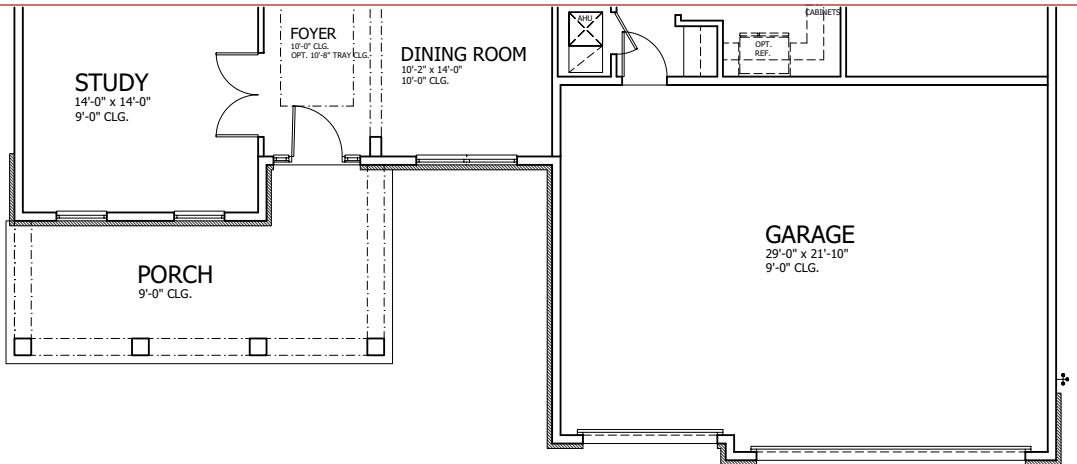

3 CAR GARAGE

2,720 SQUARE FEET

OTHER ELEVATIONS

BUNGALOW

FARMHOUSE

In the interest of continuous product improvements and to meet changing market conditions, MasterCraft Builder Group reserves the right to modify floor plans, exterior elevations, specifications, features, prices and product types without prior notice or obligation. Some features may vary from plan to plan. All plans, elevation renderings, and artist's conceptions are not necessarily to scale. All square footages are approximate. Window size, type and location may vary with each elevation.