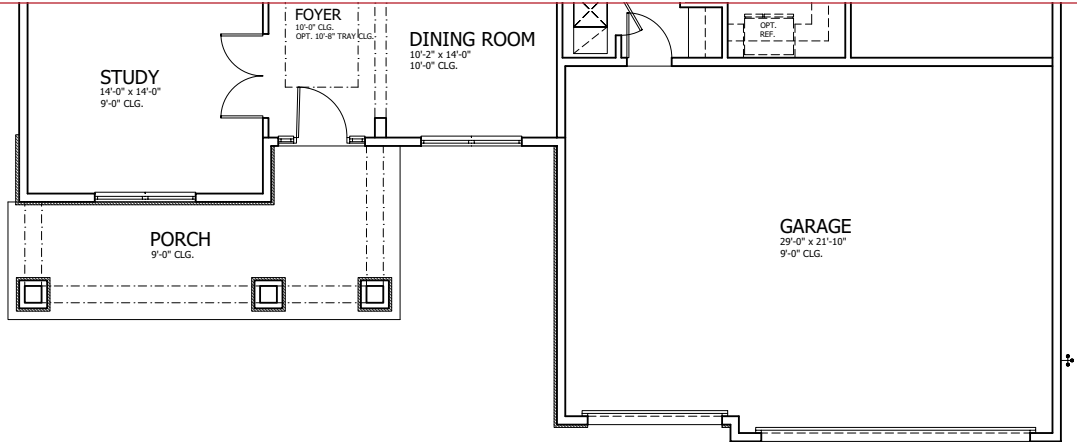

TYLER

◆ **MASTERCRAFT.** ◆
BUILDER GROUP

COASTAL

BUNGALOW

FARMHOUSE

TYLER COASTAL

4 BEDROOMS

3 BATHROOMS

3 CAR GARAGE

2,720 SQUARE FEET

OTHER ELEVATIONS

BUNGALOW

FARMHOUSE

In the interest of continuous product improvements and to meet changing market conditions, MasterCraft Builder Group reserves the right to modify floor plans, exterior elevations, specifications, features, prices and product types without prior notice or obligation. Some features may vary from plan to plan. All plans, elevation renderings, and artist's conceptions are not necessarily to scale. All square footages are approximate. Window size, type and location may vary with each elevation.