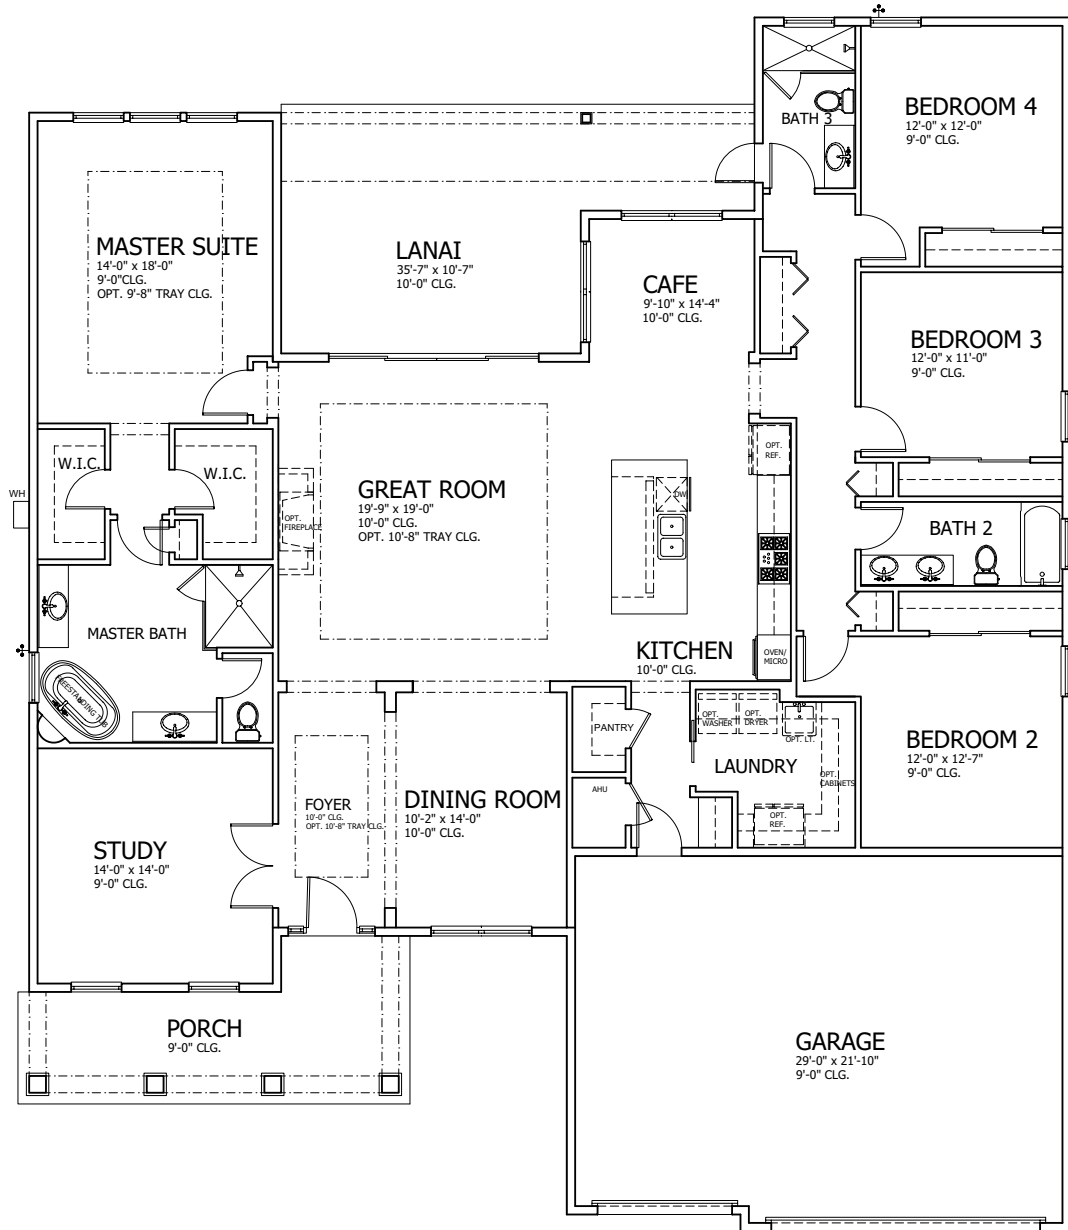

TYLER

◆ **MASTERCRAFT.** ◆
BUILDER GROUP

COASTAL

BUNGALOW

FARMHOUSE

TYLER COASTAL

4 BEDROOMS

3 BATHROOMS

3 CAR GARAGE

2,720 SQUARE FEET

OTHER ELEVATIONS

BUNGALOW

FARMHOUSE

In the interest of continuous product improvements and to meet changing market conditions, MasterCraft Builder Group reserves the right to modify floor plans, exterior elevations, specifications, features, prices and product types without prior notice or obligation. Some features may vary from plan to plan. All plans, elevation renderings, and artist's conceptions are not necessarily to scale. All square footages are approximate. Window size, type and location may vary with each elevation.